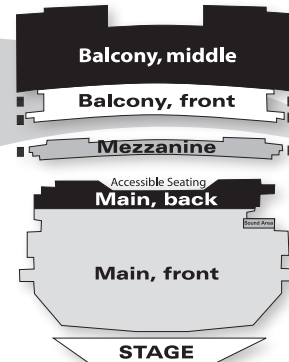

- Five shows for one price:
- \$218.00** Mezzanine
 - \$156.00** Main Floor, Front (rows A-U)
 - \$131.00** Main Floor, Back (rows V-Z)
 - \$145.00** Balcony, Front (rows A-F)
 - \$95.00** Balcony, Middle (rows G-R)

- Mezzanine \$218.00**
Main Floor, Front \$156.00
Main Floor, Back \$131.00
Balcony, Front \$145.00
Balcony, Middle \$95.00

3 PRIORITY ORDERING and DISCOUNT PRICING for ADDITIONAL PERFORMANCES

ENTER QUANTITY, CIRCLE PRICE, CALCULATE AMOUNT DUE
 (Reserved seating for every show)