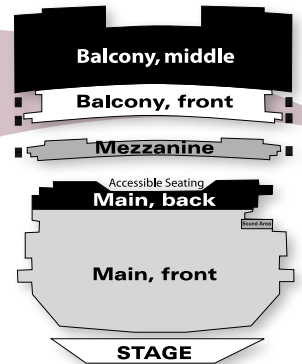

S'Wonderful—the new Gershwin Musical

Saturday, January 22, 2011, 7:30 pm

This new Gershwin musical is an all singing, all dancing, musical revue that celebrates the genius of George and Ira Gershwin. Incorporating 5 mini-musicals inspired by the real events occurring in and around the lives of the Gershwin brothers, this new musical theater extravaganza illustrates their impact on the world then and now. Like a Technicolor movie musical, "SWONDERFUL," paints a picture of nostalgia and entertainment while paying tribute to the incomparable songbook of George and Ira Gershwin.

Five shows for one price:

- \$220.00** Mezzanine
- \$174.00** Main Floor, Front (rows A-U)
- \$149.00** Main Floor, Back (rows V-Z)
- \$155.00** Balcony, Front (rows A-F)
- \$96.00** Balcony, Middle (rows G-R)

2 I WOULD LIKE TO SUBSCRIBE TO THE MAIN SEASON SERIES

CIRCLE ONE OF THESE SEASON SERIES PRICES

(5 shows for one price - price varies by seating location)

Mezzanine \$220.00

Main Floor, Front \$174.00

Main Floor, Back \$149.00