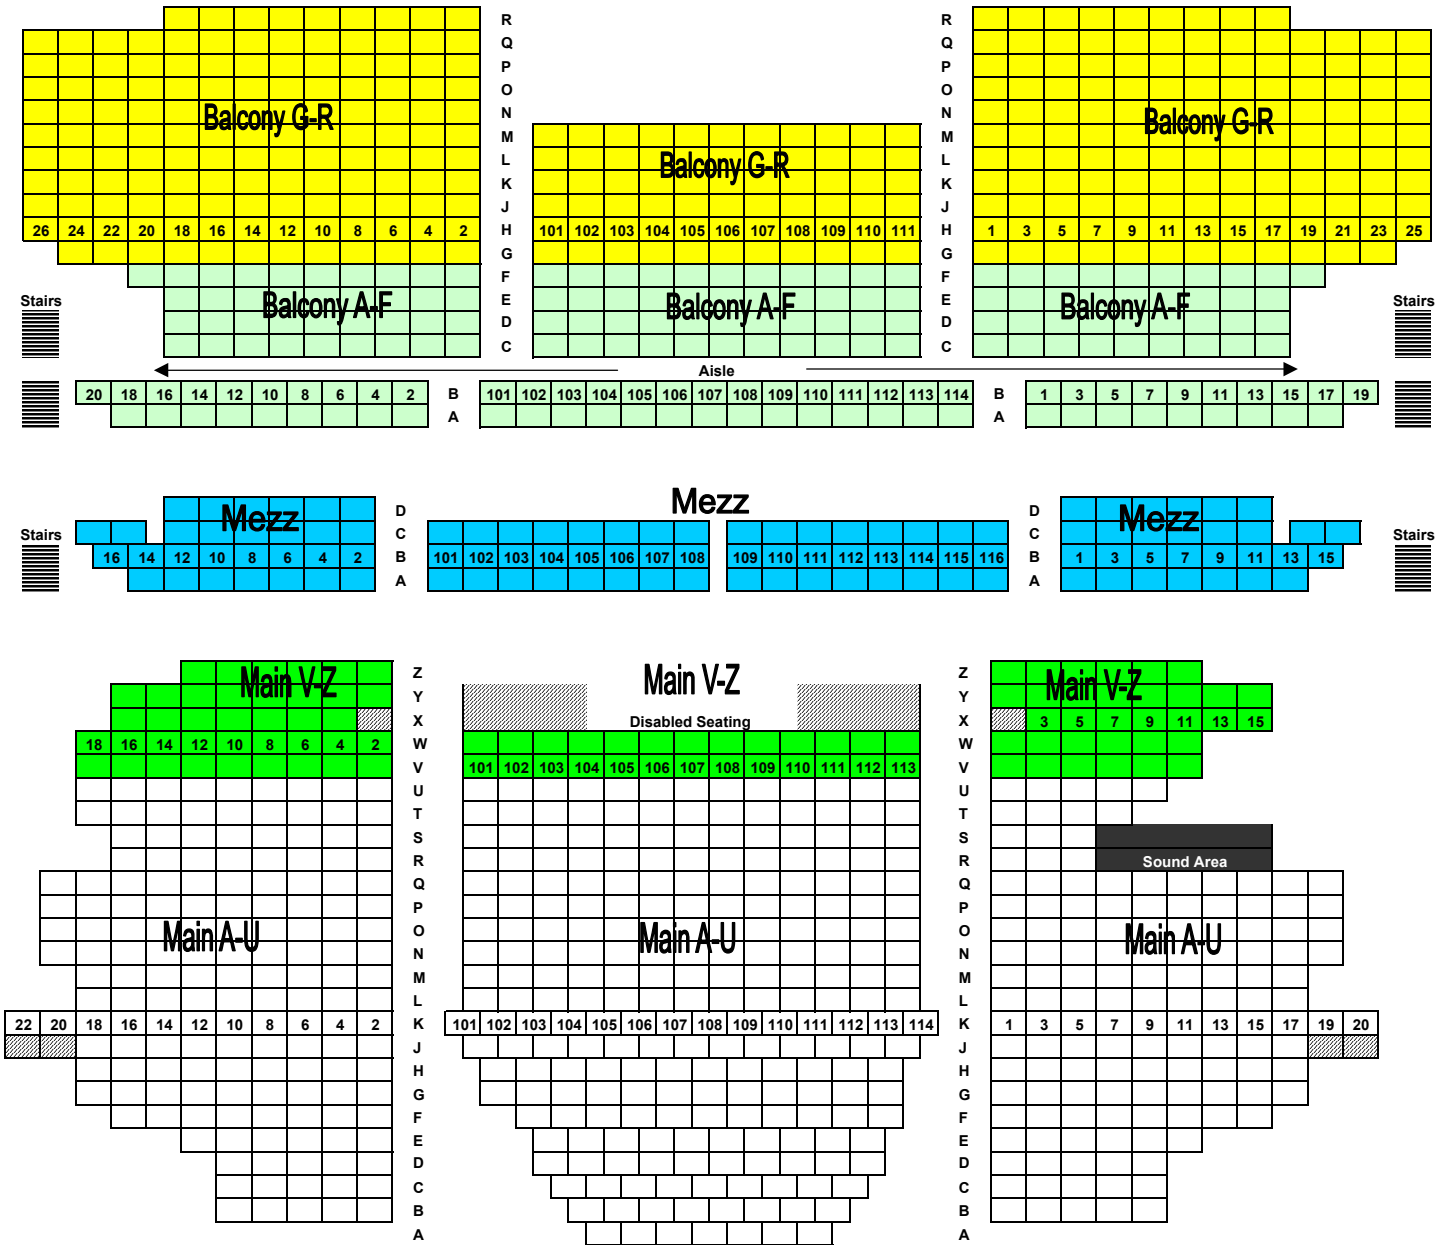

Elsinore Theatre Seating

STAGE